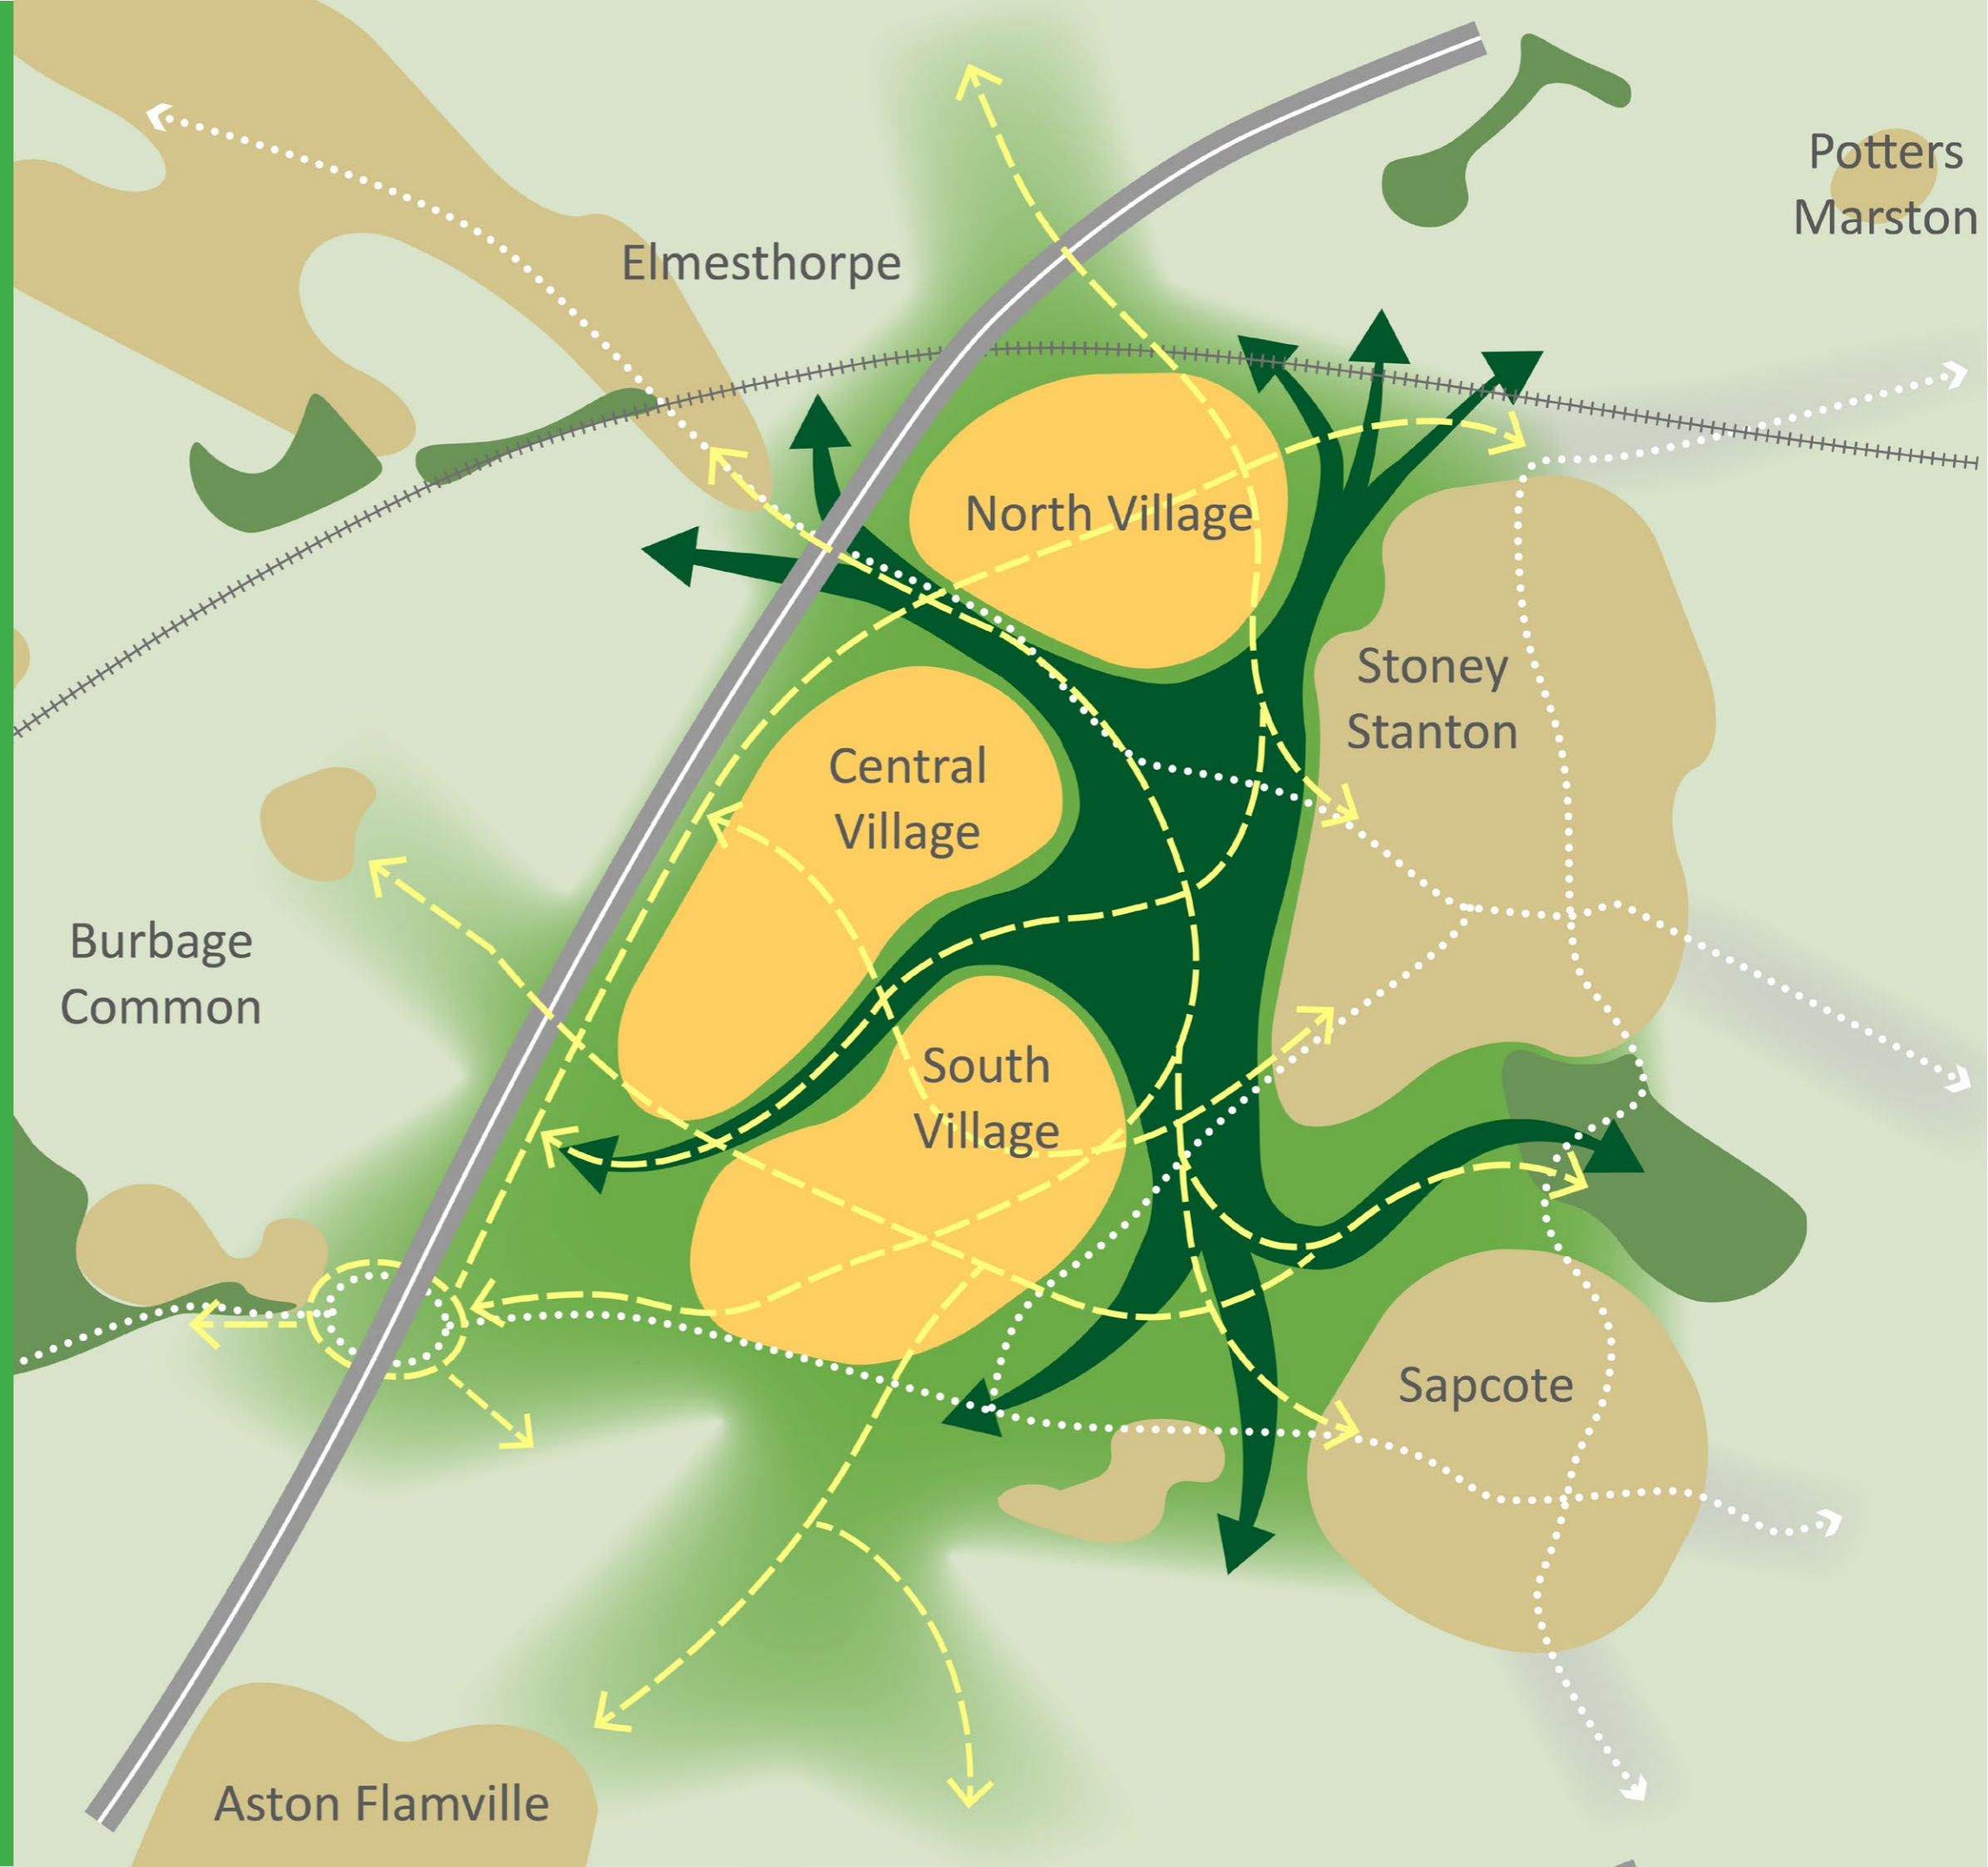

Developing the Fosse Villages and Fosse
Common Concept through stakeholder and
public engagement

THE FOSSE VILLAGE CONCEPT

- Providing separation of villages....
- A large publicly accessible greenspace
- Forming the 'social glue' between the old and new villages.
- Potential for 3 new members of the Fosse family.
- Use the Fosse Villages Neighbourhood Plan and our previous work to establish and underline the identity of the place.
- Use of the Fosse Identity and naming of the villages will require community inputs and 'buy-in'.

THE FOSSE COMMON CONCEPT

- Define the extent of built form to protect 'The Common' forever,
- To maintain separation between villages,
- To protect key views,
- To deliver usable public open space

FOSSE COMMON: PRIMARY FUNCTIONS

The Meadows

Sports Hub

Central Park

Secondary School

CREATING CONNECTIVITY

- Promoting active travel through the creation of 'greenways'

 EXISTING HIGHWAY NETWORK

 STRATEGIC FOOTPATH AND CYCLE WAYS NETWORK

CREATING SOCIAL COHESION

- Building 'Fosse Community' spirit.
- All 'key' community facilities within a 10-minutes walk for new residents
- All 'key' community facilities within a 20-minutes walk for existing village residents