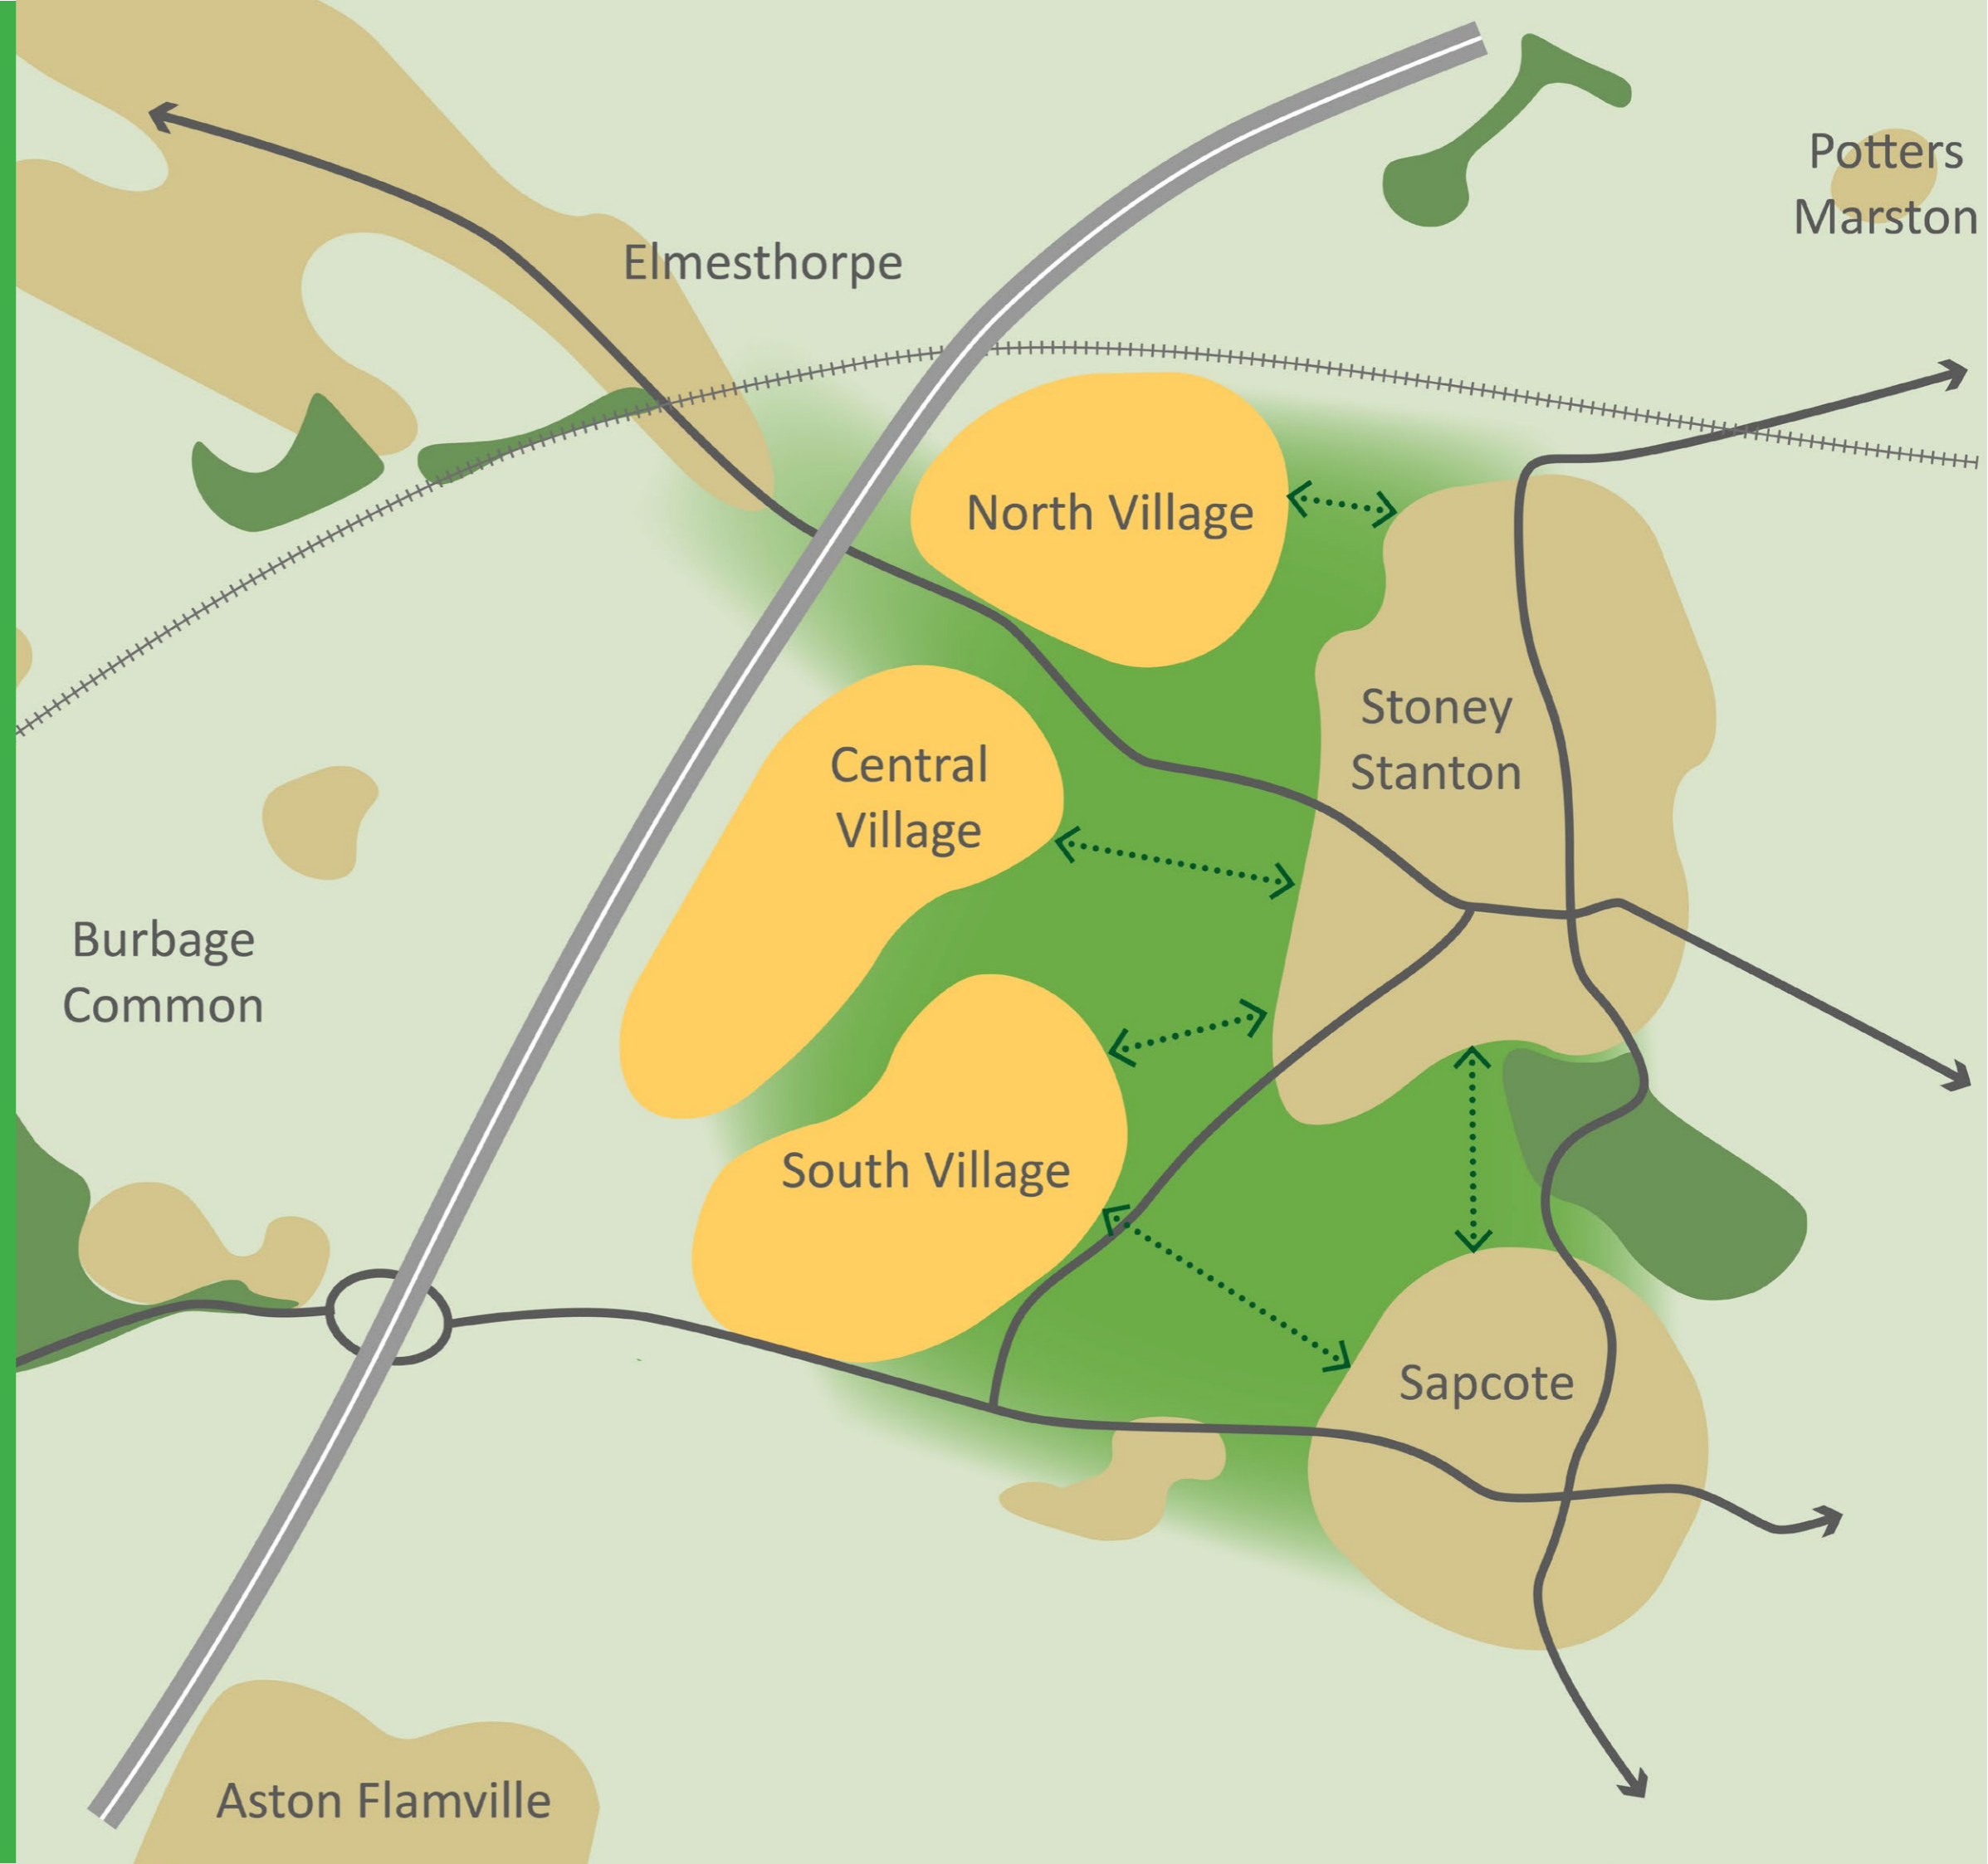

Developing the Fosse Villages and Fosse
Common Concept through stakeholder and
public engagement

THE FOSSE VILLAGE CONCEPT

- Providing separation of villages....
- A large publicly accessible greenspace
- Forming the 'social glue' between the old and new villages.
- Potential for 3 new members of the Fosse family.
- Use the Fosse Villages Neighbourhood Plan and our previous work to establish and underline the identity of the place.
- Use of the Fosse Identity and naming of the villages will require community inputs and 'buy-in'.

THE FOSSE COMMON CONCEPT

- Define the extent of built form to protect 'The Common' forever,
- To maintain separation between villages,
- To protect key views,
- To deliver usable public open space

FOSSE COMMON: PRIMARY FUNCTIONS

CREATING SOCIAL COHESION

- Building 'Fosse Community' spirit.
- All 'key' community facilities within a 10-minutes walk for new residents
- All 'key' community facilities within a 20-minutes walk for existing village residents